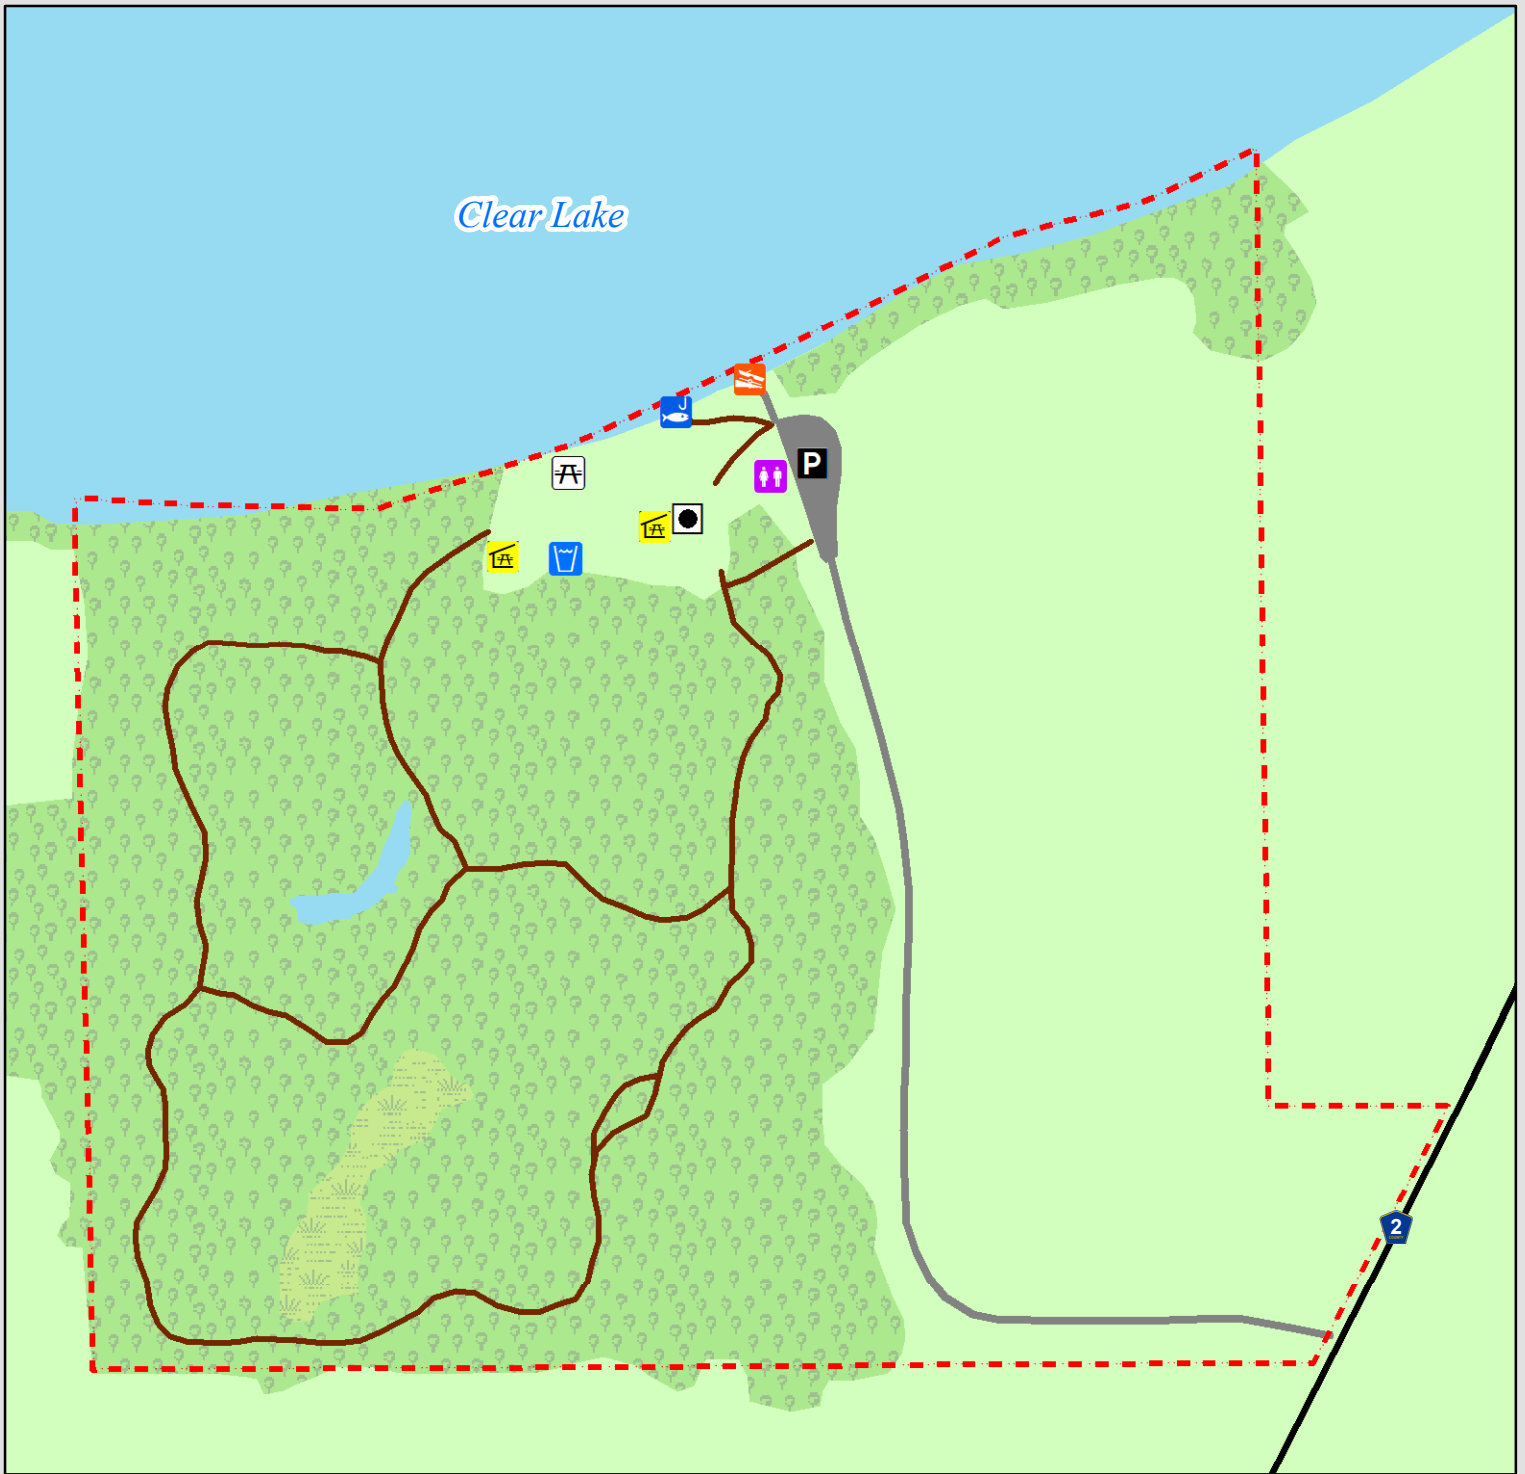

Clear Lake Park

Legend

- | | | |
|---------------|-------------|-----------------|
| Gravel Roads | Woods | Grill |
| Streets | Lakes/Ponds | Parking |
| Trails | Restrooms | Picnic Shelters |
| Wetland | Fishing | Picnic Tables |
| Park Boundary | Water | Boat Landing |

0 200
Feet