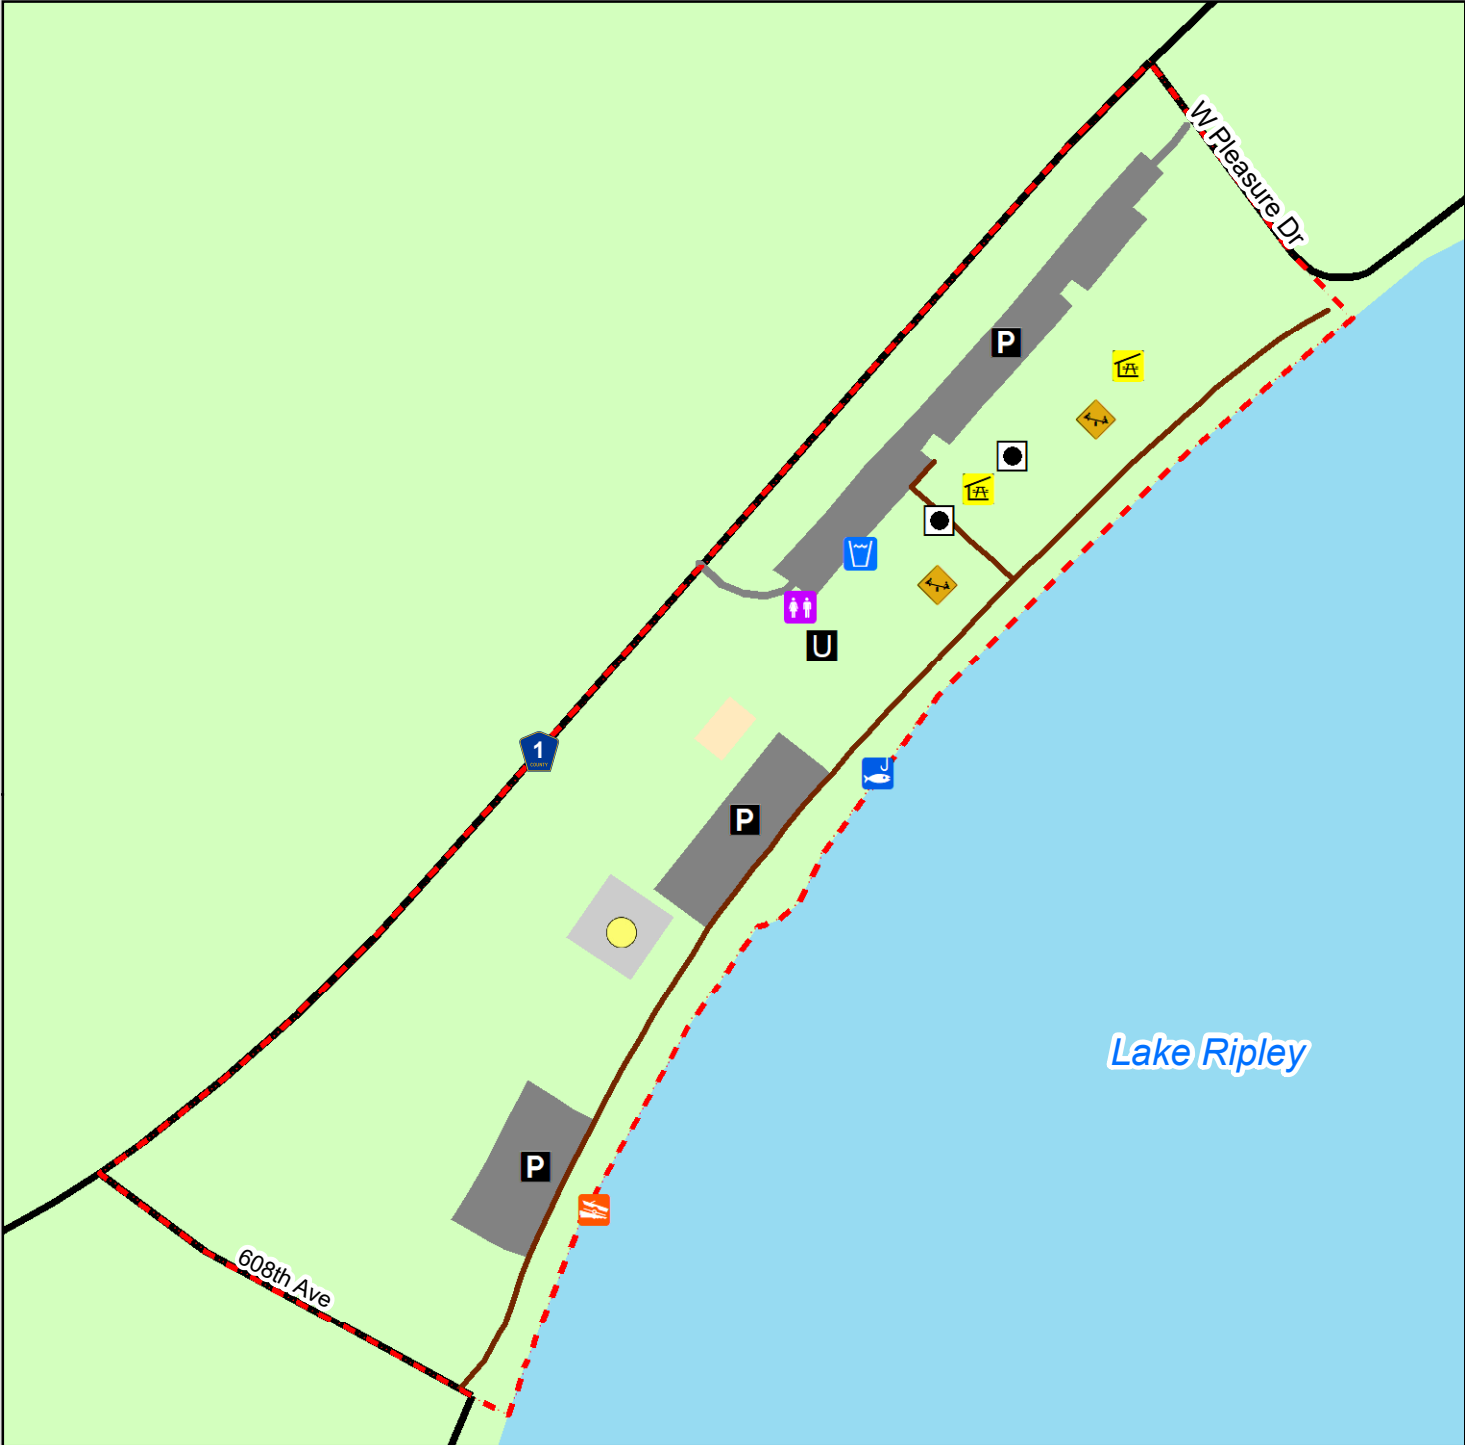

# West Ripley Park

## Legend

- |               |                  |                 |
|---------------|------------------|-----------------|
| Trails        | Boat Landing     | Parking         |
| Gravel Roads  | Fishing          | Picnic Shelters |
| Streets       | Grill            | Playground      |
| Lakes/Ponds   | Horseshoe Courts | Restrooms       |
| Park Boundary | Tennis Court     | Water           |