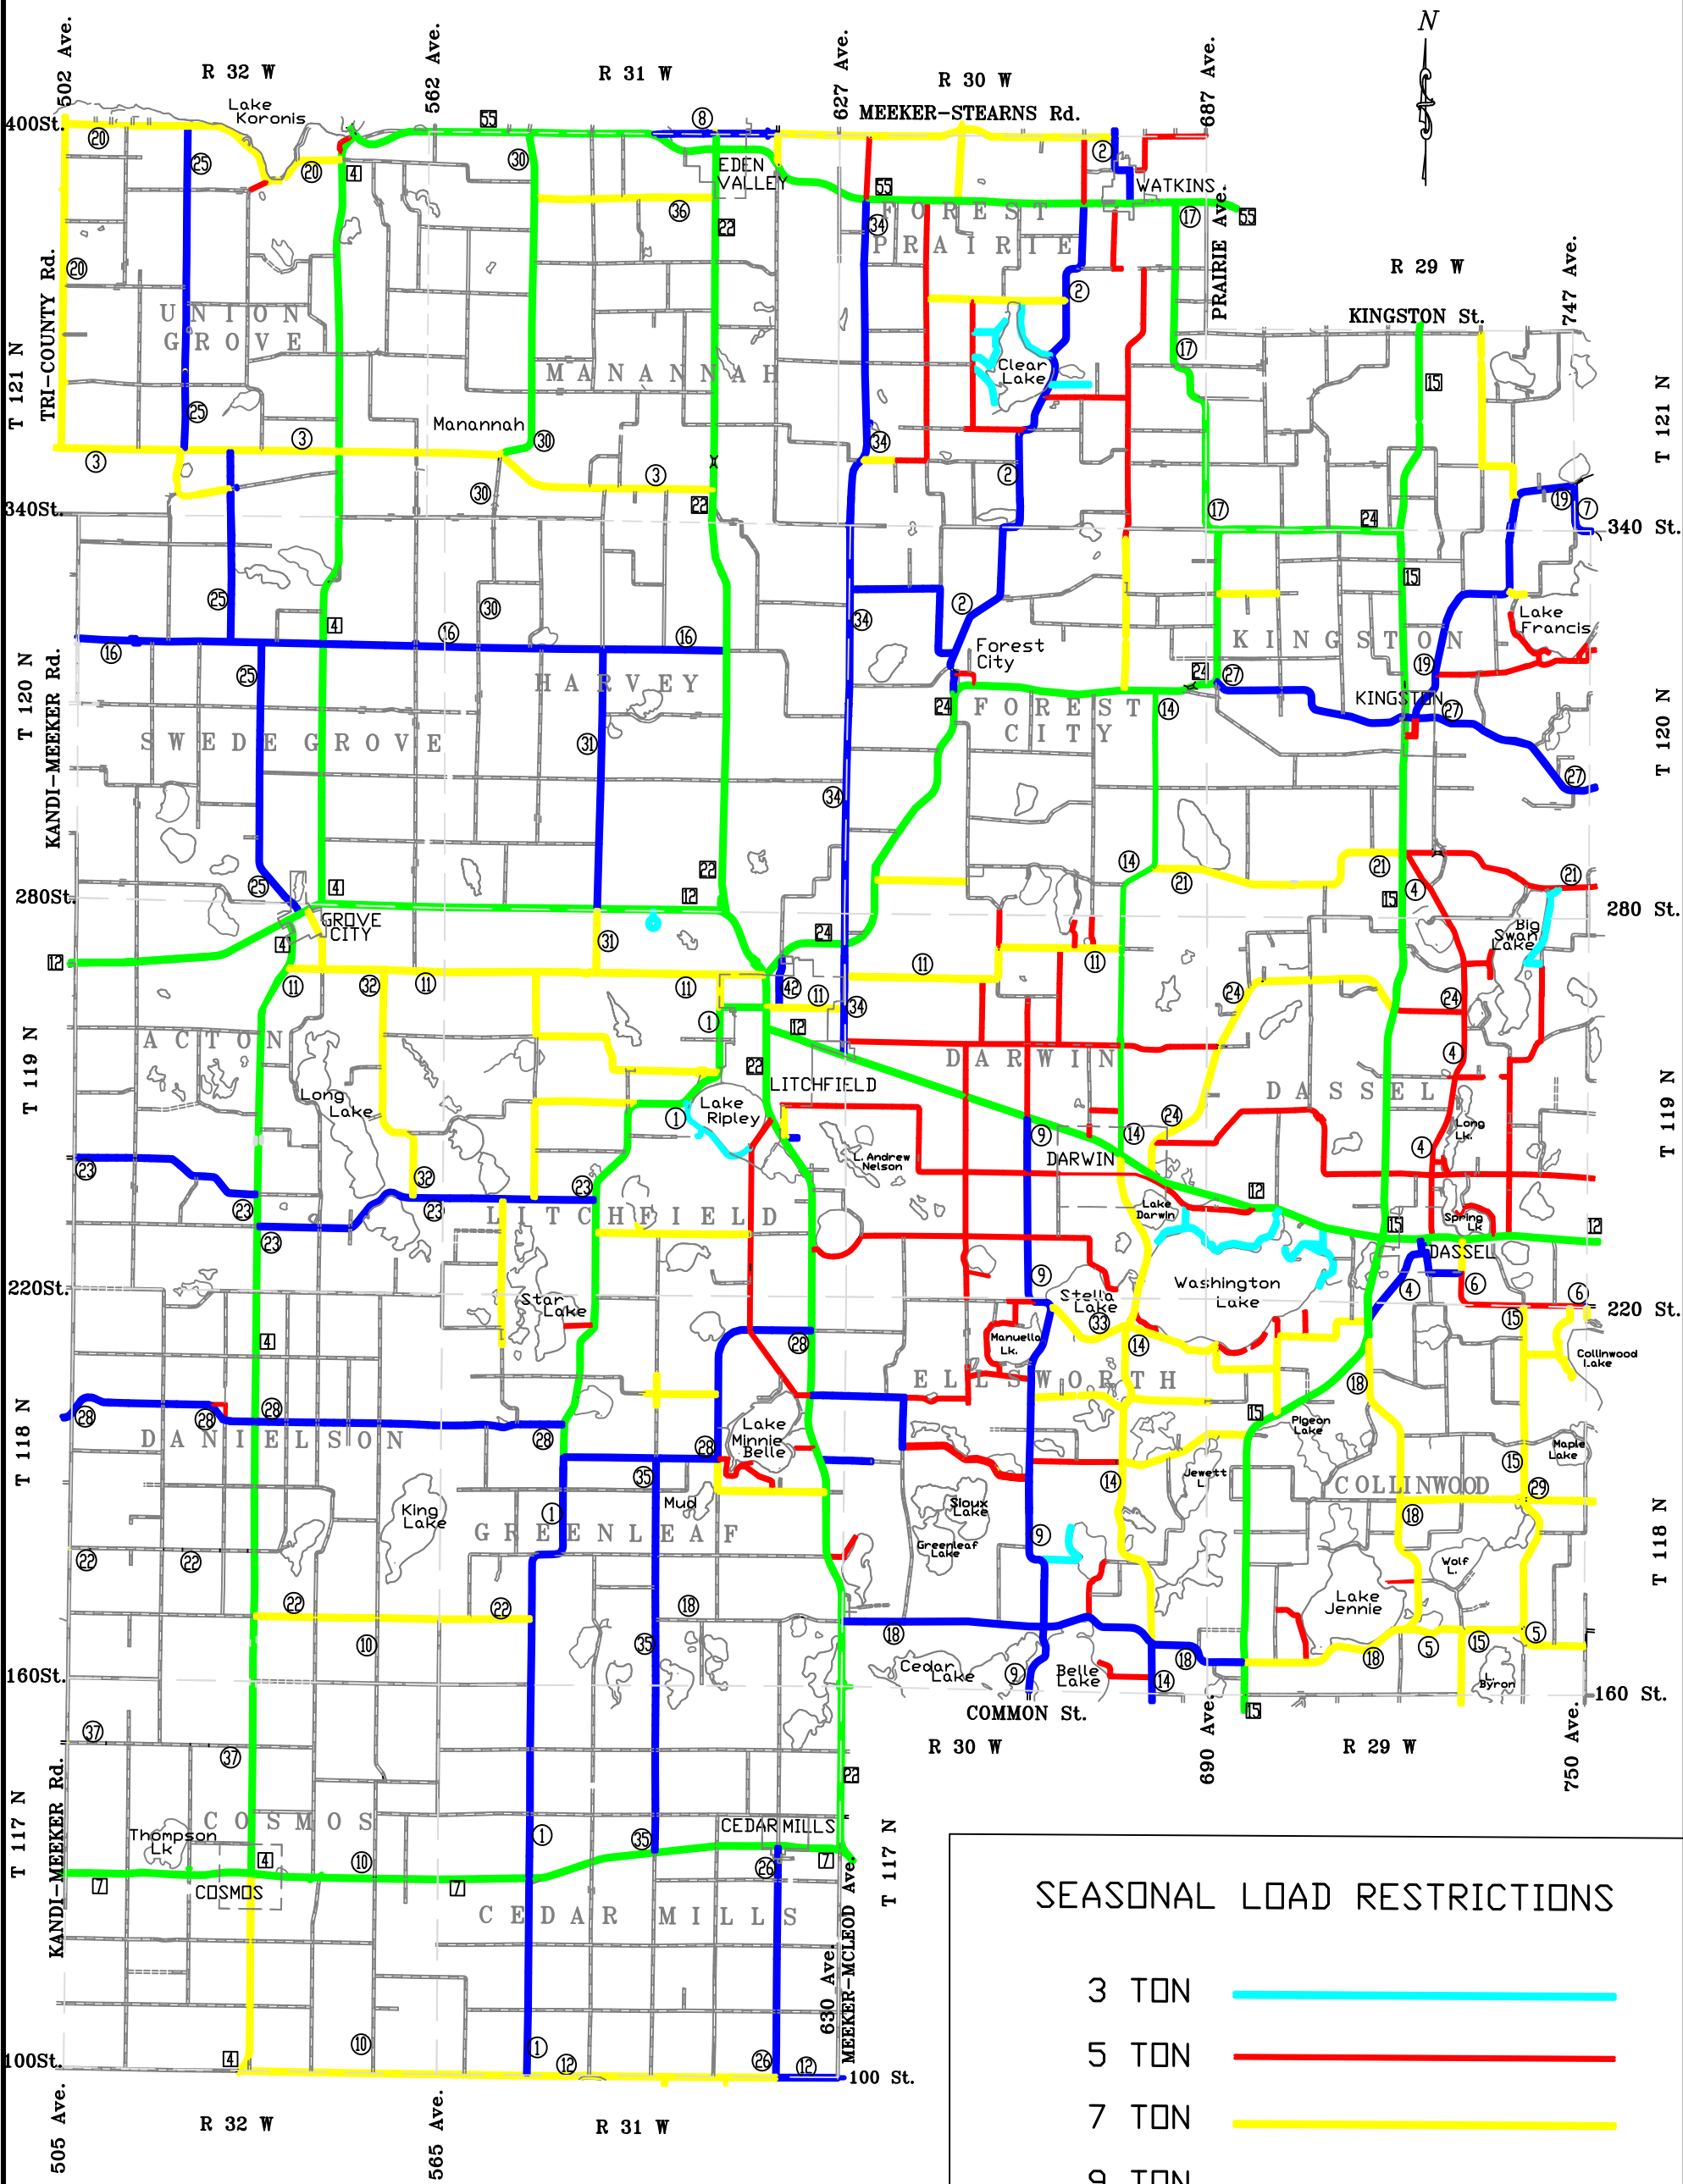

MEEKER COUNTY

2021 SEASONAL LOAD LIMIT MAP

SEASONAL LOAD RESTRICTIONS

- 3 TON
- 5 TON
- 7 TON
- 9 TON
- 10 TON
- 5 TON (GRAVEL SURFACE)

NOTE: THESE RESTRICTIONS ARE SUBJECT TO CHANGE WITHOUT NOTICE.

THE SIGN POSTINGS ON THE HIGHWAY GOVERN THE LOAD RESTRICTION IN EFFECT.