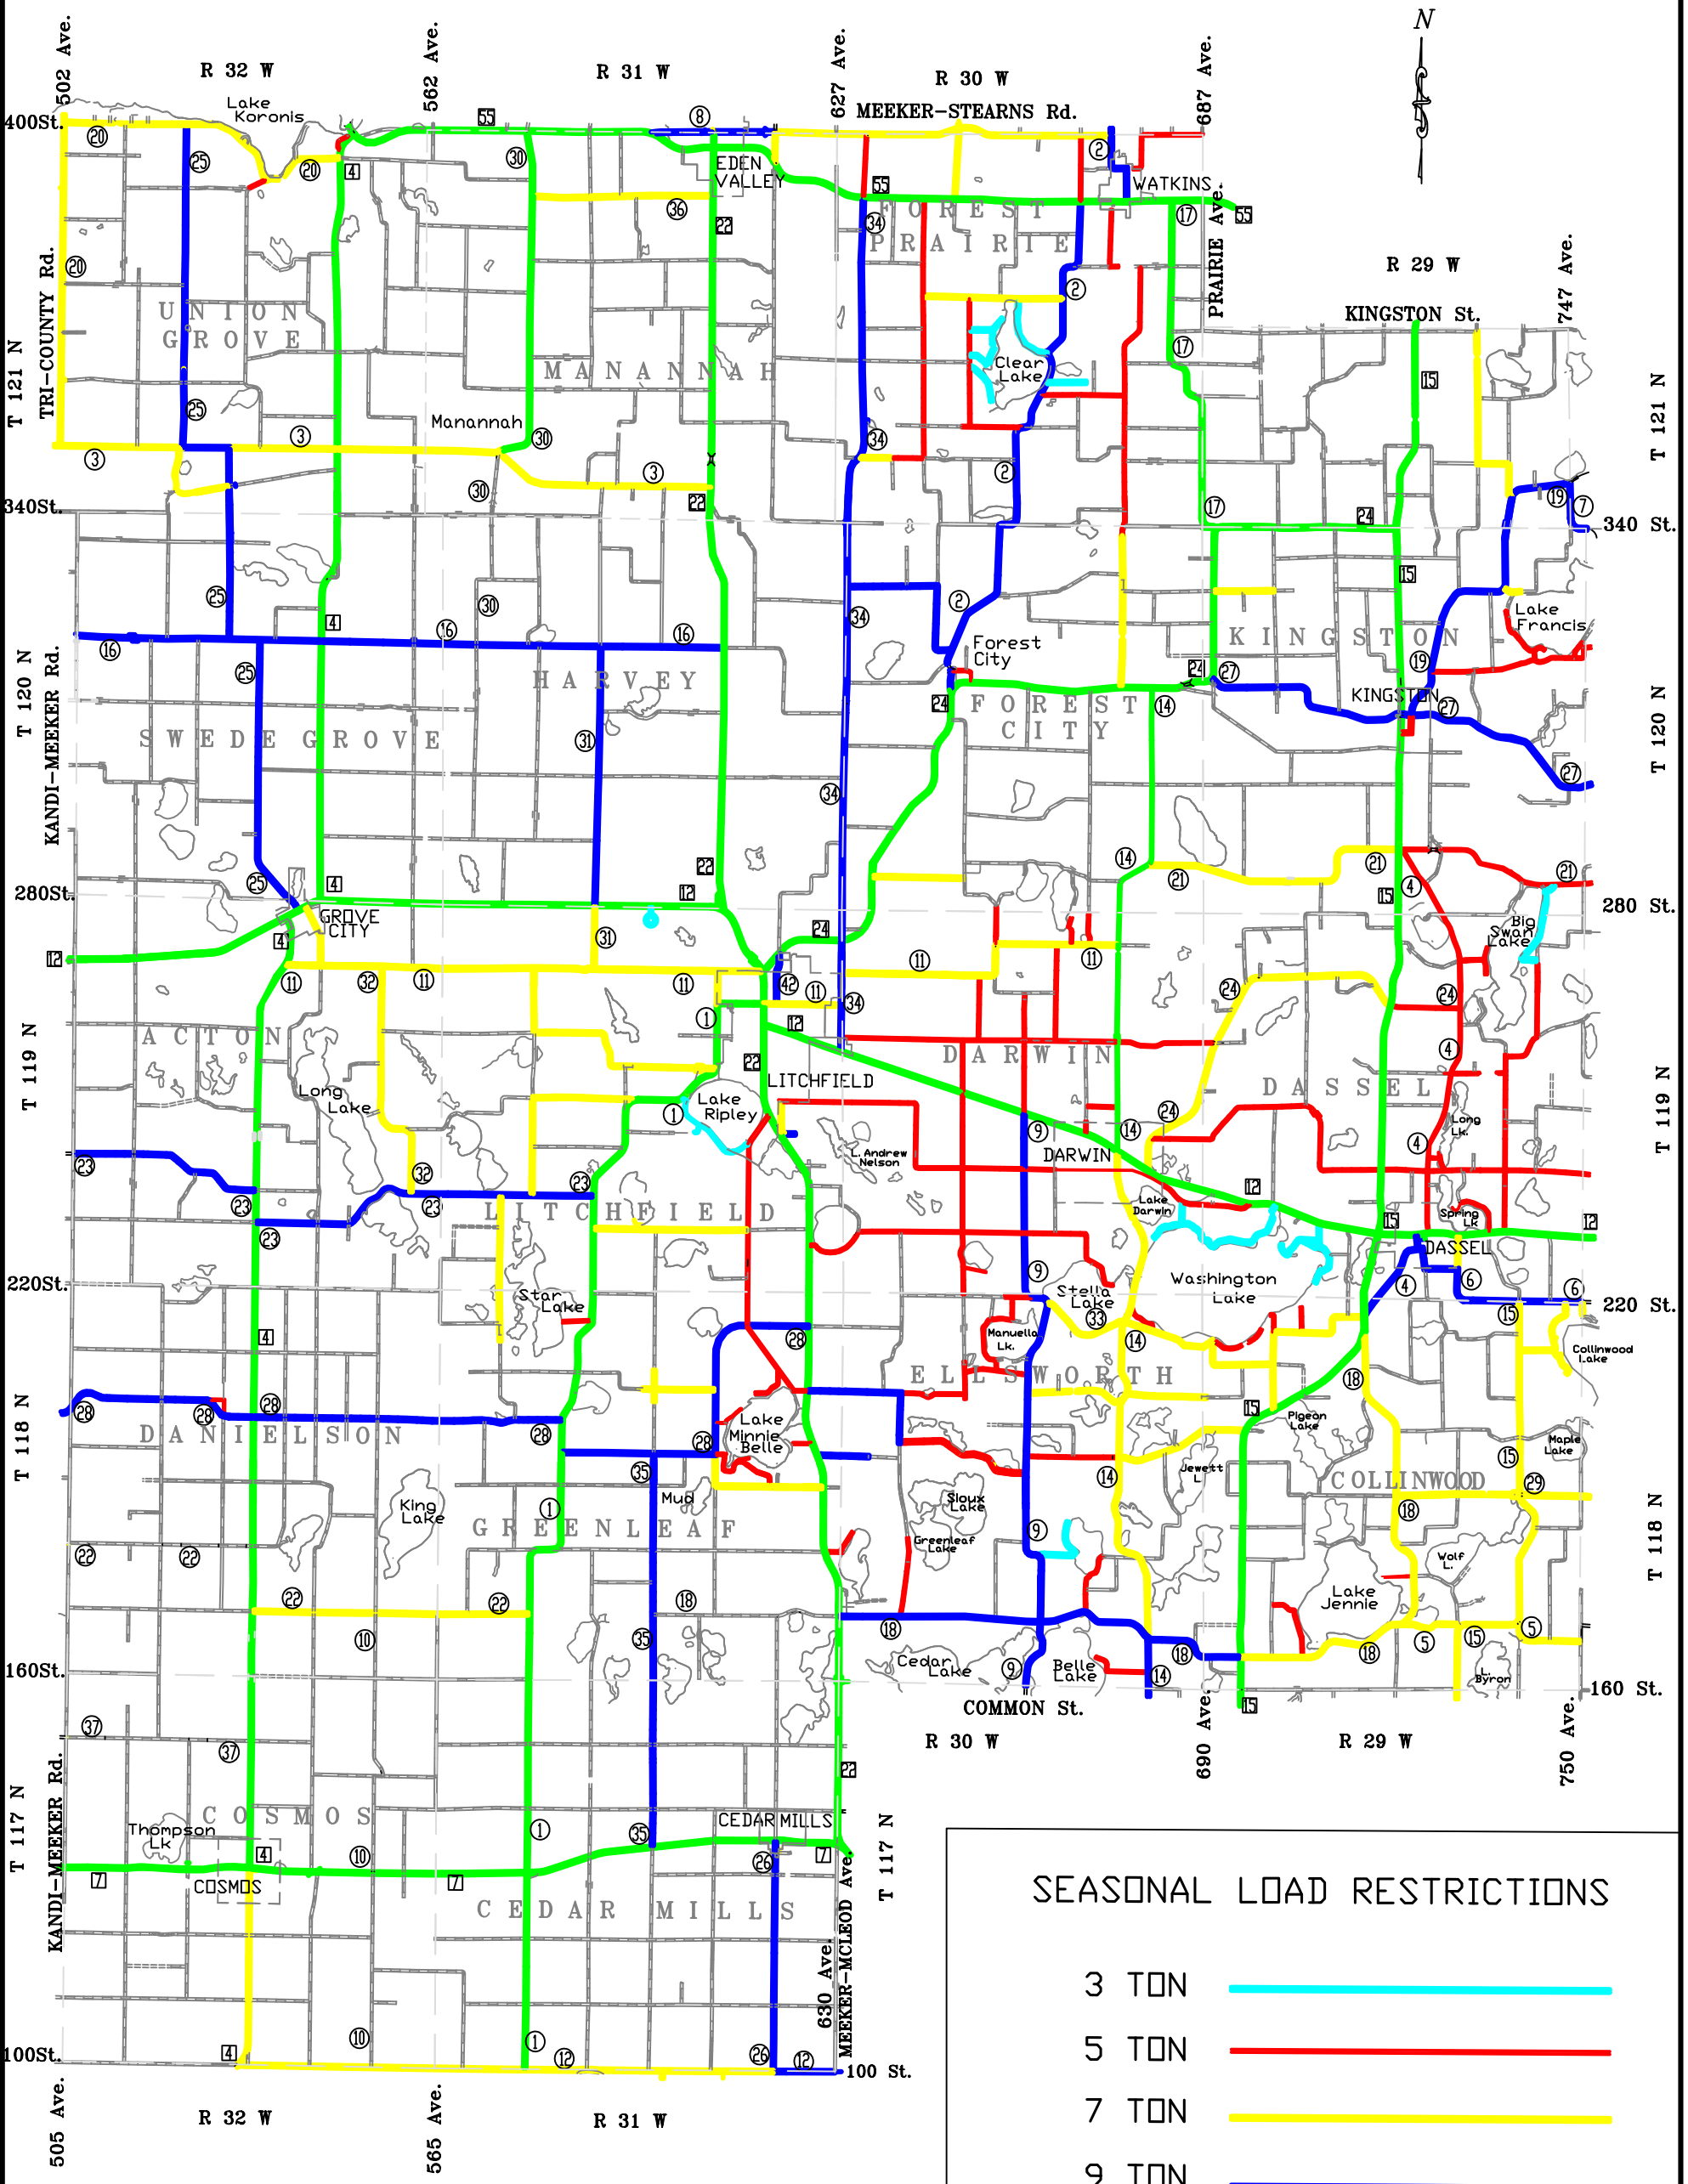

MEEKER COUNTY

2022 SEASONAL LOAD LIMIT MAP

SEASONAL LOAD RESTRICTIONS

- 3 TON
- 5 TON
- 7 TON
- 9 TON
- 10 TON

5 TON
(GRAVEL SURFACE)

NOTE: THESE RESTRICTIONS ARE SUBJECT TO CHANGE WITHOUT NOTICE.

THE SIGN POSTINGS ON THE HIGHWAY GOVERN THE LOAD RESTRICTION IN EFFECT.