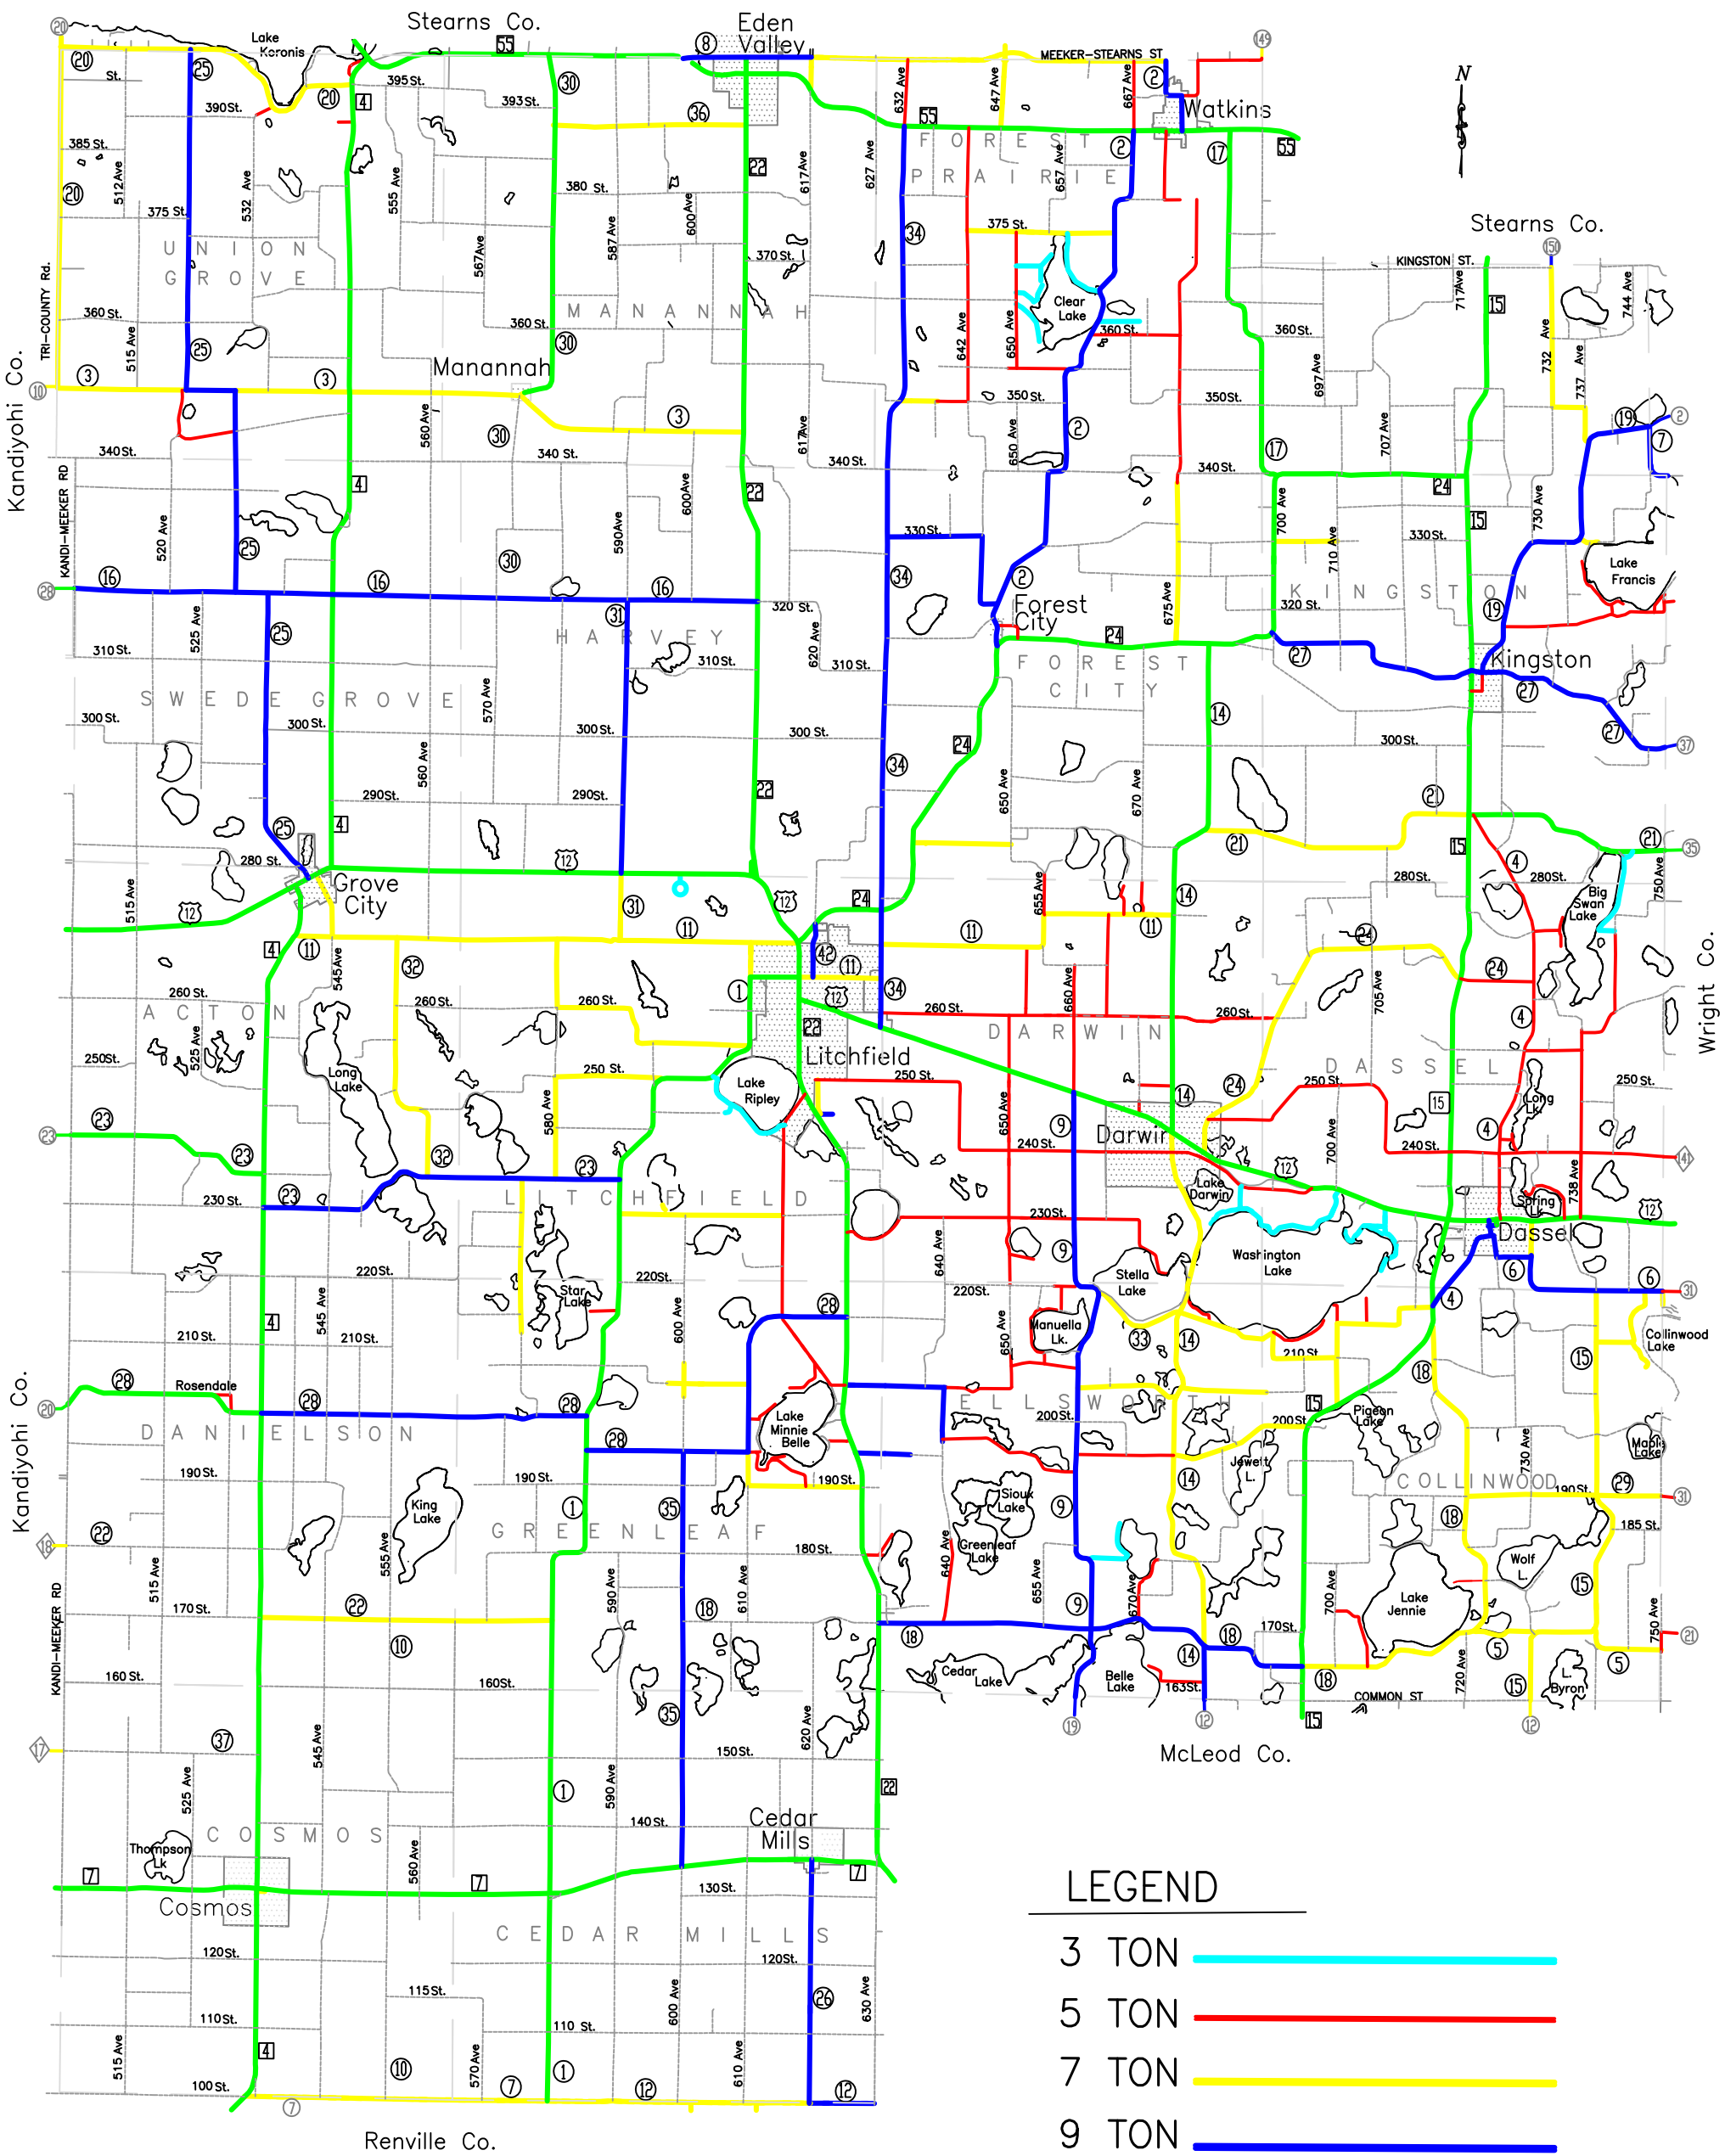

# MEEKER COUNTY 2023 SEASONAL LOAD LIMIT MAP

**NOTE: THESE RESTRICTIONS ARE SUBJECT TO CHANGE WITHOUT NOTICE.**

**THE SIGN POSTINGS ON THE HIGHWAY GOVERN THE LOAD RESTRICTION IN EFFECT.**

- LEGEND**
- 3 TON —
  - 5 TON —
  - 7 TON —
  - 9 TON —
  - 10 TON —
  - 5 TON —
- (GRAVEL SURFACE)