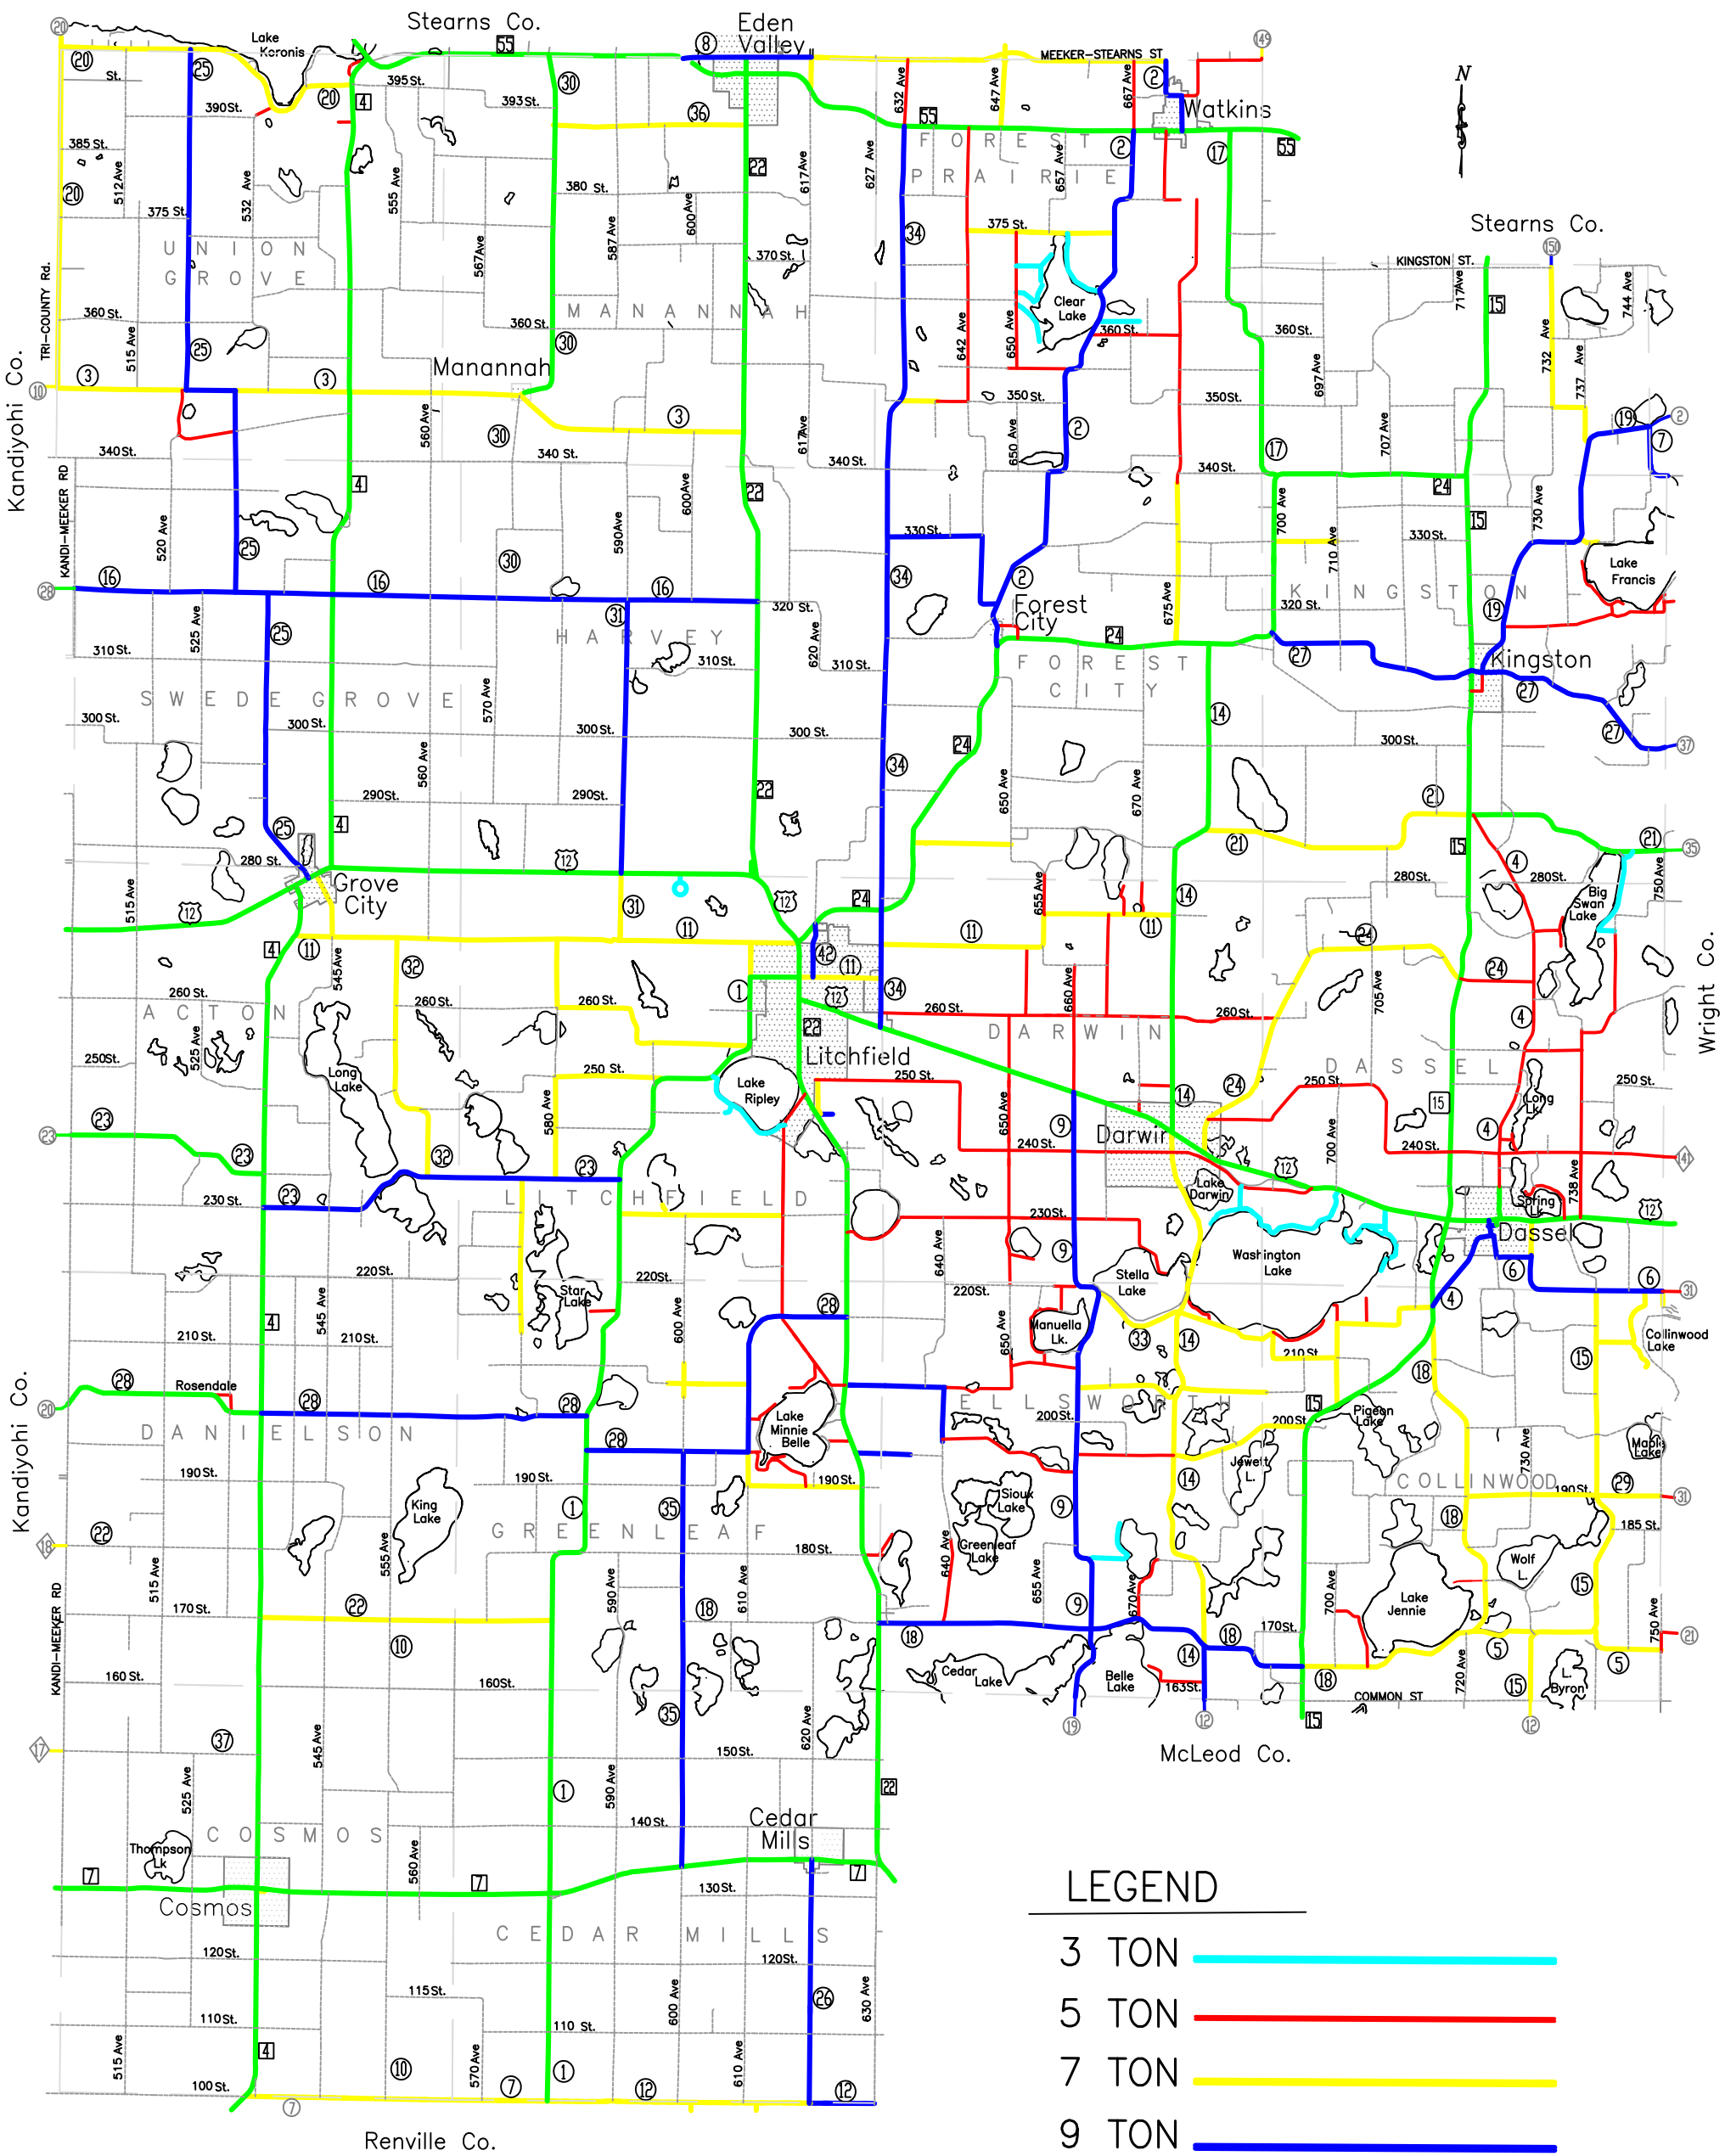

MEEKER COUNTY 2023 SEASONAL LOAD LIMIT MAP

LEGEND

- 3 TON
 - 5 TON
 - 7 TON
 - 9 TON
 - 10 TON
 - 5 TON
- (GRAVEL SURFACE)

NOTE: THESE RESTRICTIONS ARE SUBJECT TO CHANGE WITHOUT NOTICE.

THE SIGN POSTINGS ON THE HIGHWAY GOVERN THE LOAD RESTRICTION IN EFFECT.